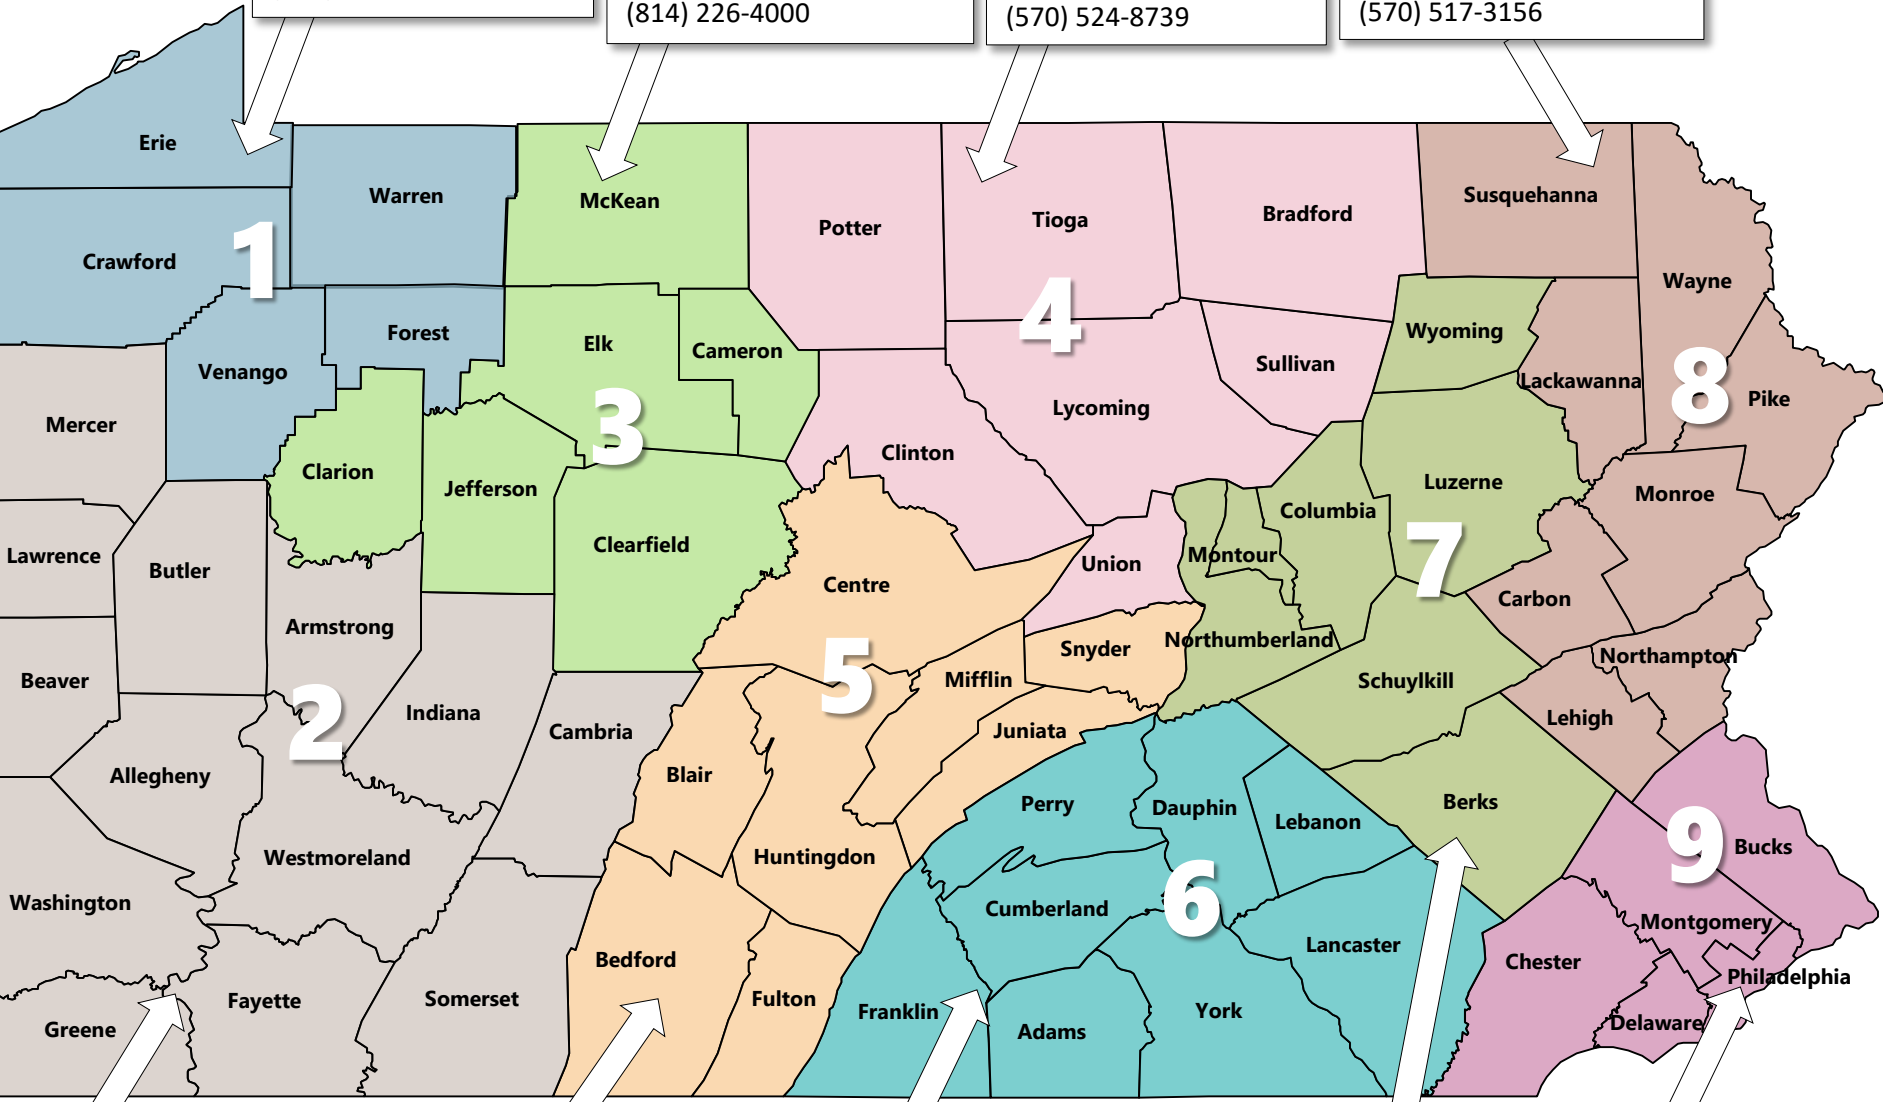

Northeast
Mike Baker
mbaker@eriecountypa.gov
(814) 451-6017

Northwest Central
Cherin Abdelsamie
cabdelsamie@co.clarion.pa.us
(814) 226-4000

North Central
Madeline Schuster
mschuster@unionco.org
(570) 524-8739

Northeast
Steve Rinker
srinker@monroecountypa.gov
(570) 517-3156

Southwest
Christopher Jon Jursa
jursachr@co.Washington.pa.us
(724) 250-4652

South Central Mountain
Nick Barger
njbarger@centrecountypa.gov
(814) 355-8733

South Central
Jamie George
jgeorge@lebanonauthority.org
(717) 274-2801

East Central
Brad Shirey
bshirey@countyofberks.com
(610) 478-6283

Southeast
Dave Sekkes
dsekkes@chesco.org
(610) 344-4485